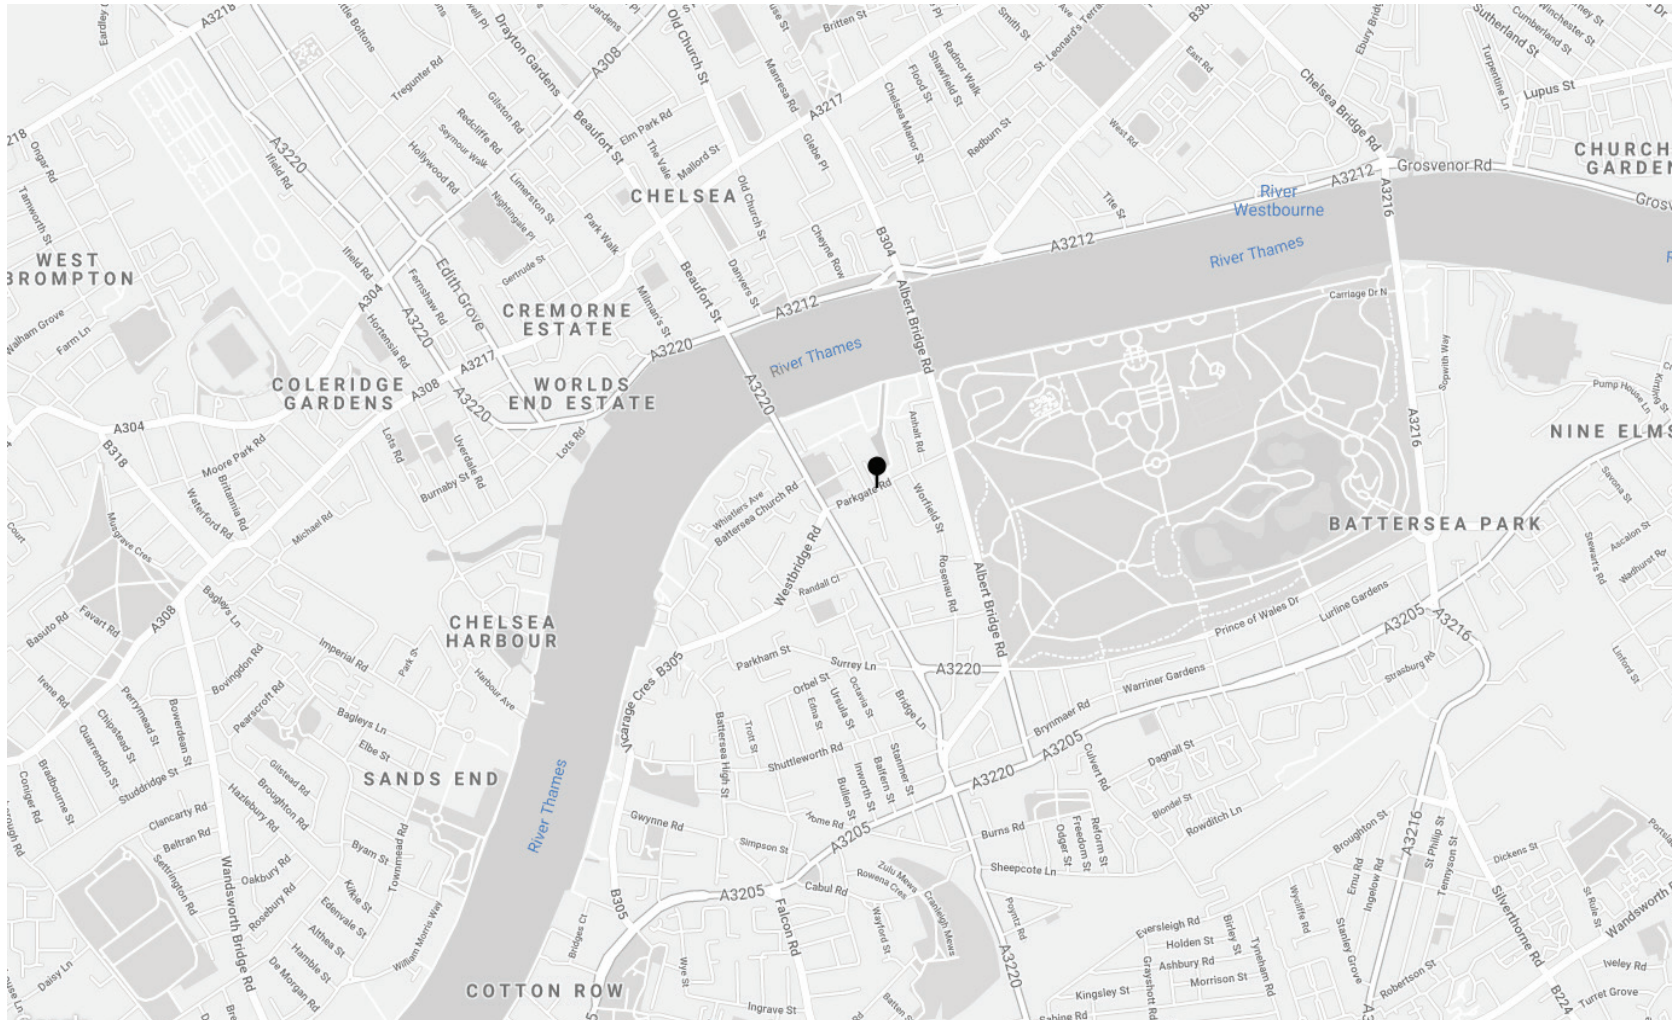

WAREHOUSE HOME

RANSOMES DOCK || LONDON SW11

Map Data © 2018 Google