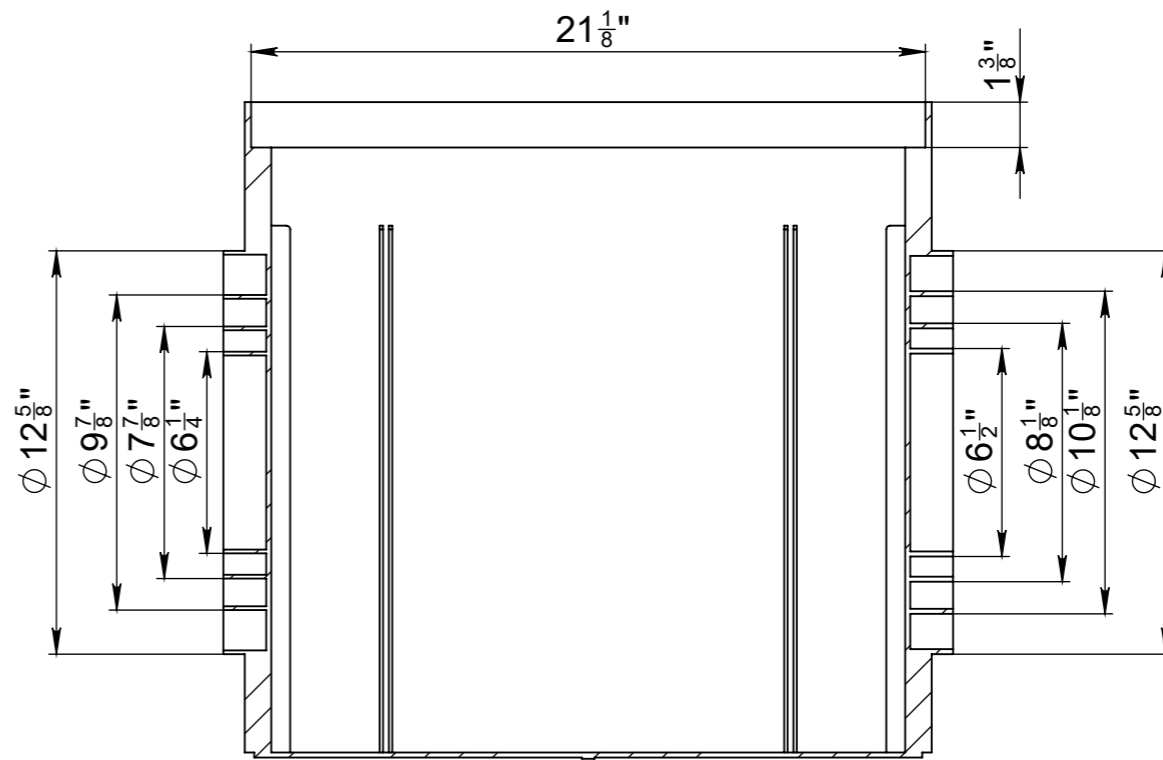

Primary Usage

Reference No.

Sign. and date

Copy inv. No.

Repl. Inv. No.

Sign. and date

Orig. Inv. No.

Strom Water Inlet PolyMax Basic 20x20 Grey

A-A

					Art.	8570-C
					Strom Water Inlet PolyMax Basic 20x20 Grey	
					Let.	Weight (lb)
						Scale
					16	1:5
					Sheet	Sheets 1
					Plastic	
					standartpark	

Rev.	Sheet	Doc. No.	Sign.	Data
				05.04.16