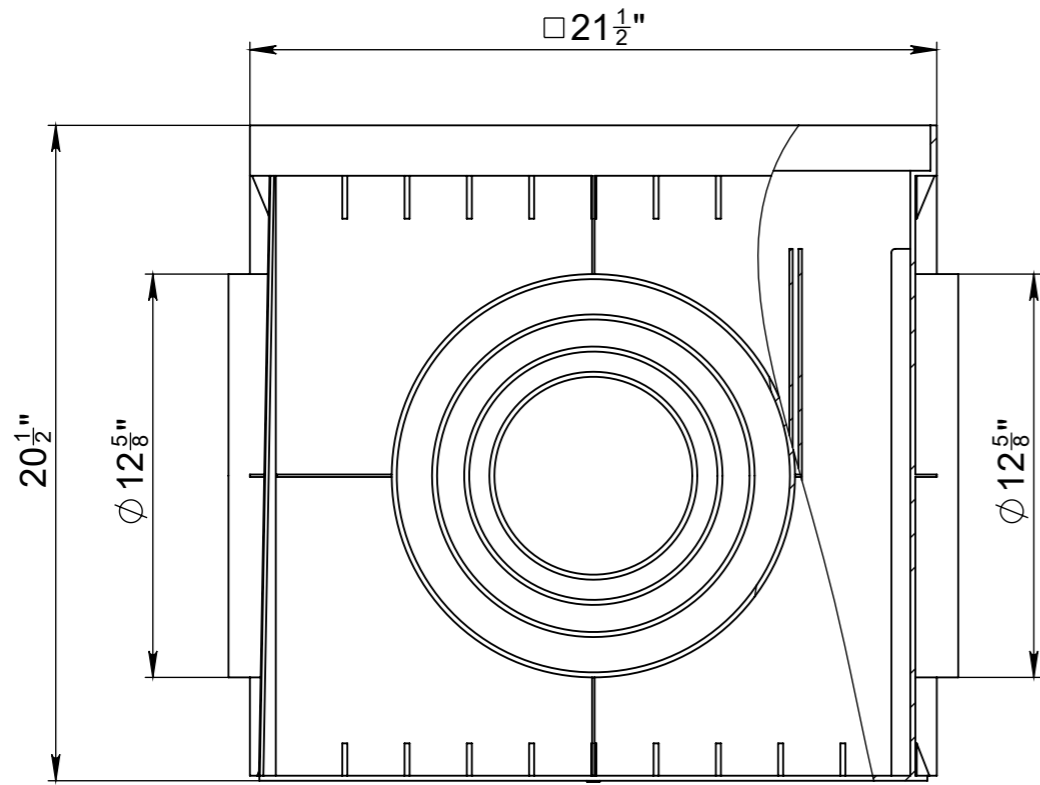

Primary Usage

Reference No.

Sign. and date

Copy inv. No.

Repl. Inv. No.

Sign. and date

Orig. Inv. No.

Strom Water Inlet PolyMax Basic 20x20 Grey

A-A

					Art.	8570-C
					Strom Water Inlet PolyMax Basic 20x20 Grey	
					Let.	Weight (lb)
						Scale
					16	1:5
					Sheet	Sheets 1
					Plastic	
					standartpark	

Rev.	Sheet	Doc. No.	Sign.	Data
				05.04.16

NP-PP 8570-C
Load Class A

Plastic

Copied by

Size A3