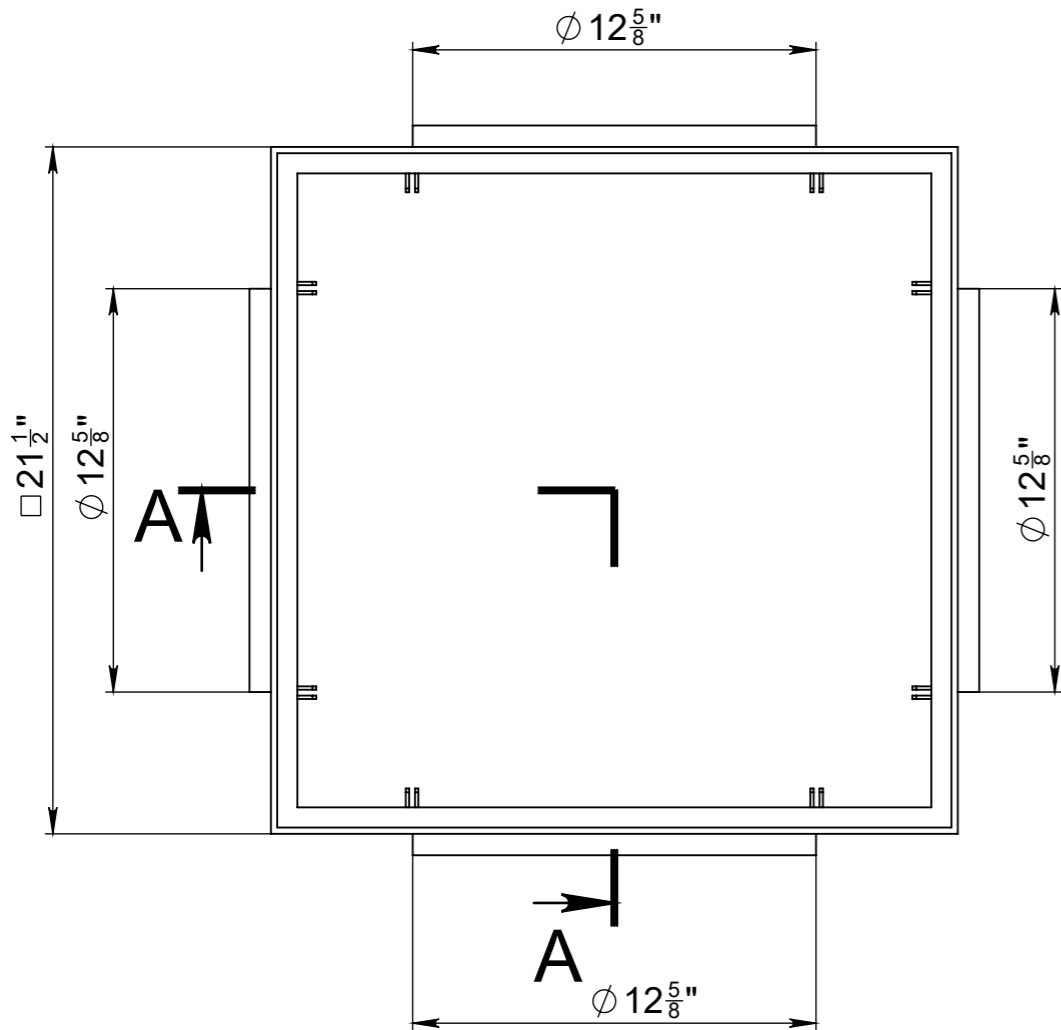

Primary Usage

Reference No.

Sign. and date

Copy inv. No.

Repl. Inv. No.

Sign. and date

Orig. Inv. No.

Strom Water Inlet PolyMax Basic 20x20 Grey

A-A

					Art.	8570-C
					Strom Water Inlet PolyMax Basic 20x20 Grey	
					Let.	Weight (lb)
						Scale
					16	1:5
					Sheet	Sheets 1
					Plastic	
					standartpark	

Rev.	Sheet	Doc. No.	Sign.	Data
				05.04.16