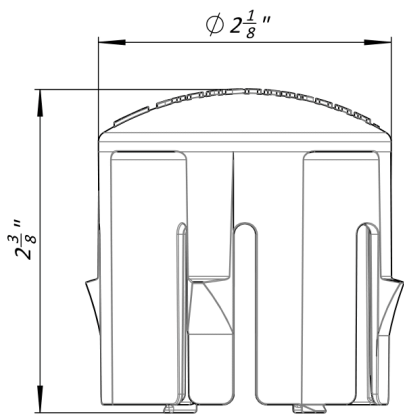

Red

Yellow

Blue

White

										Art. 68410		
										Easy Spot		
										Let.	Weight (lb)	Scale
											0.066	1:1
										Sheet	Sheets 1	
										Plastic		

68410

Plastic

VODALAND