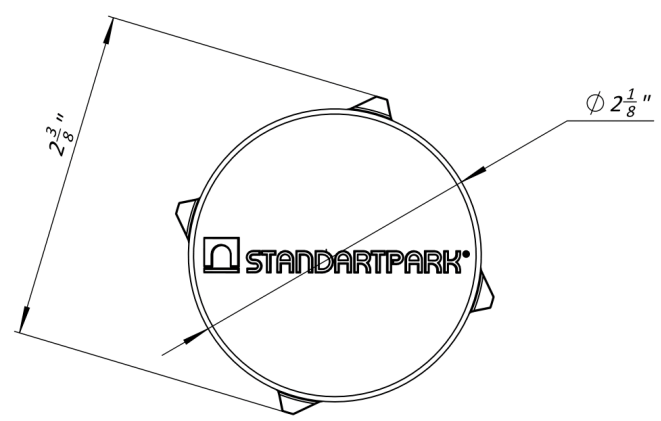

Easy Spot

Primary Usage

Reference No.

Sign. and date

Copy inv. No.

Repl. Inv. No.

Sign. and date

Orig. Inv. No.

Red

Yellow

Blue

White

										Art. 68410		
										Easy Spot		
										Let.	Weight (lb)	Scale
											0.066	1:1
										Sheet	Sheets 1	
										Plastic		

68410

Plastic

VODALAND