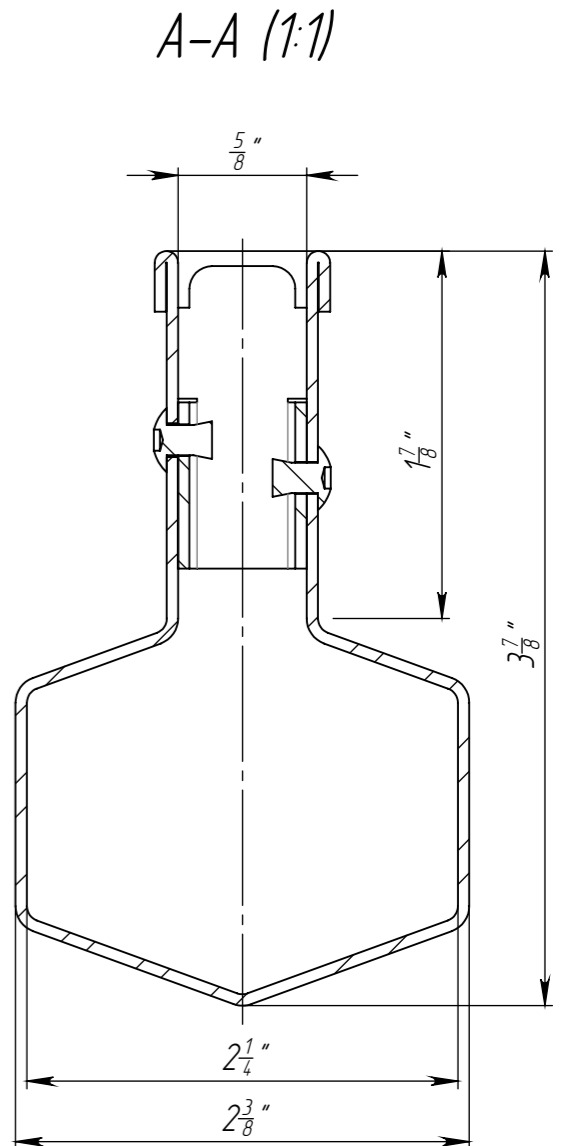

Primary Usage
Reference No.
Sign. and date
Copy inv. No.
Repl. Inv. No.
Sign. and date
Orig. Inv. No.

					Art.	SSSDC40-6.100.10			
					Stainless steel slot channel Double 100-1000				
Rev.	Sheet	Doc. No.	Sign.	Data	SSSDC40-6.100.10	Let.	Weight (lb)	Scale	
				07.08.2020			7.56	1:4	
						Sheet	Sheets 1		
					Stainless Steel				