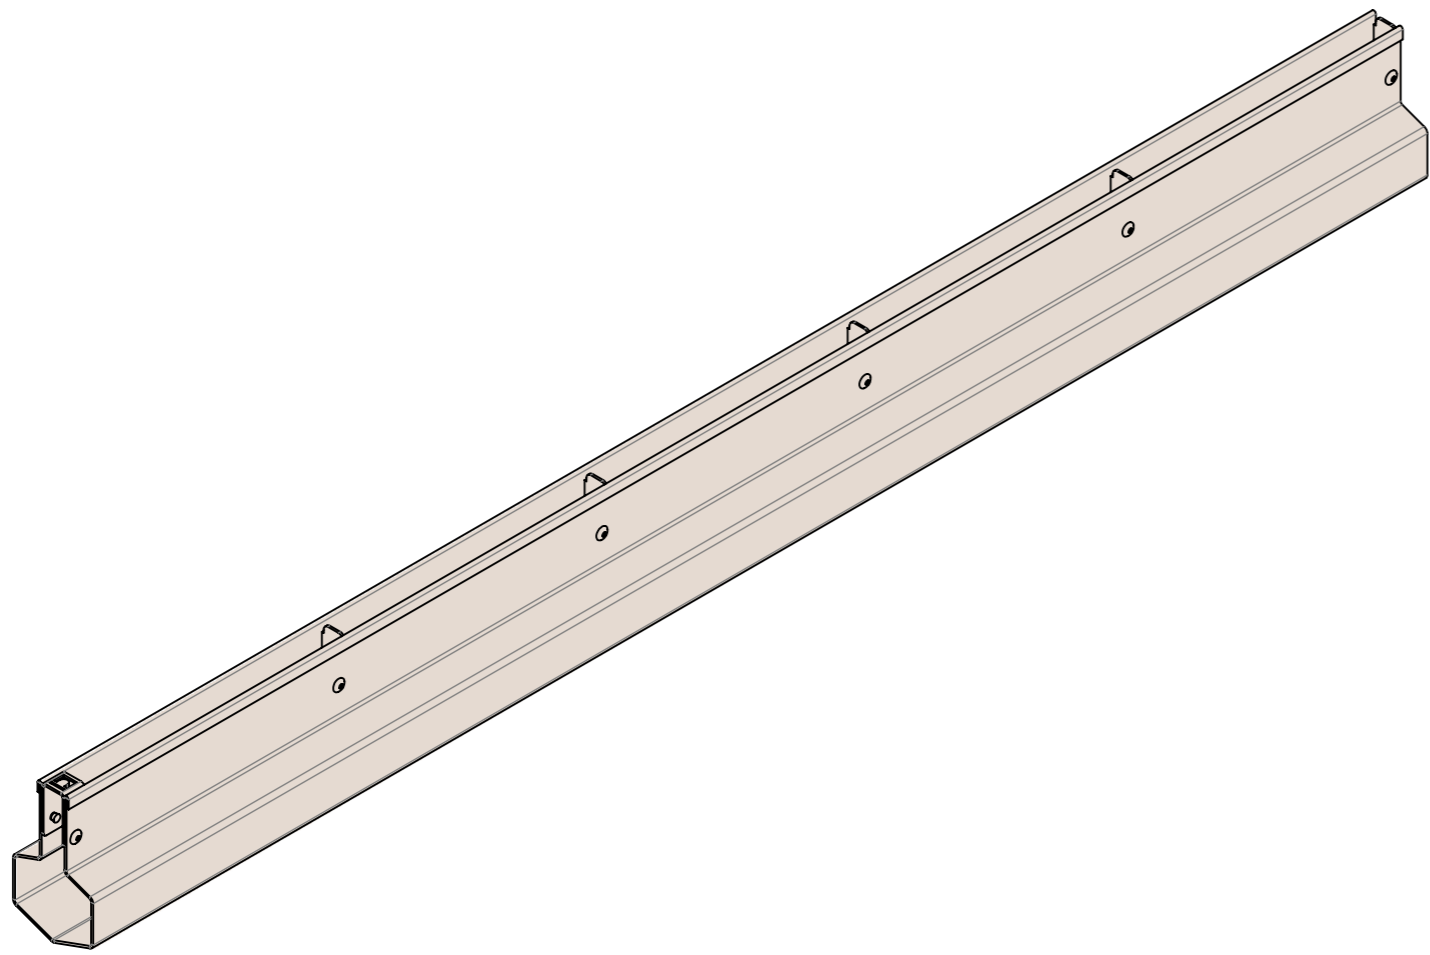

Primary Usage
Reference No.
Sign. and date
Copy inv. No.
Repl. Inv. No.
Sign. and date
Orig. Inv. No.

					Art.	SSSDC40-6.100.10			
					Stainless steel slot channel Double 100-1000				
Rev.	Sheet	Doc. No.	Sign.	Data	SSSDC40-6.100.10	Let.	Weight (lb)	Scale	
				07.08.2020			7.56	1:4	
						Sheet	Sheets 1		
					Stainless Steel				