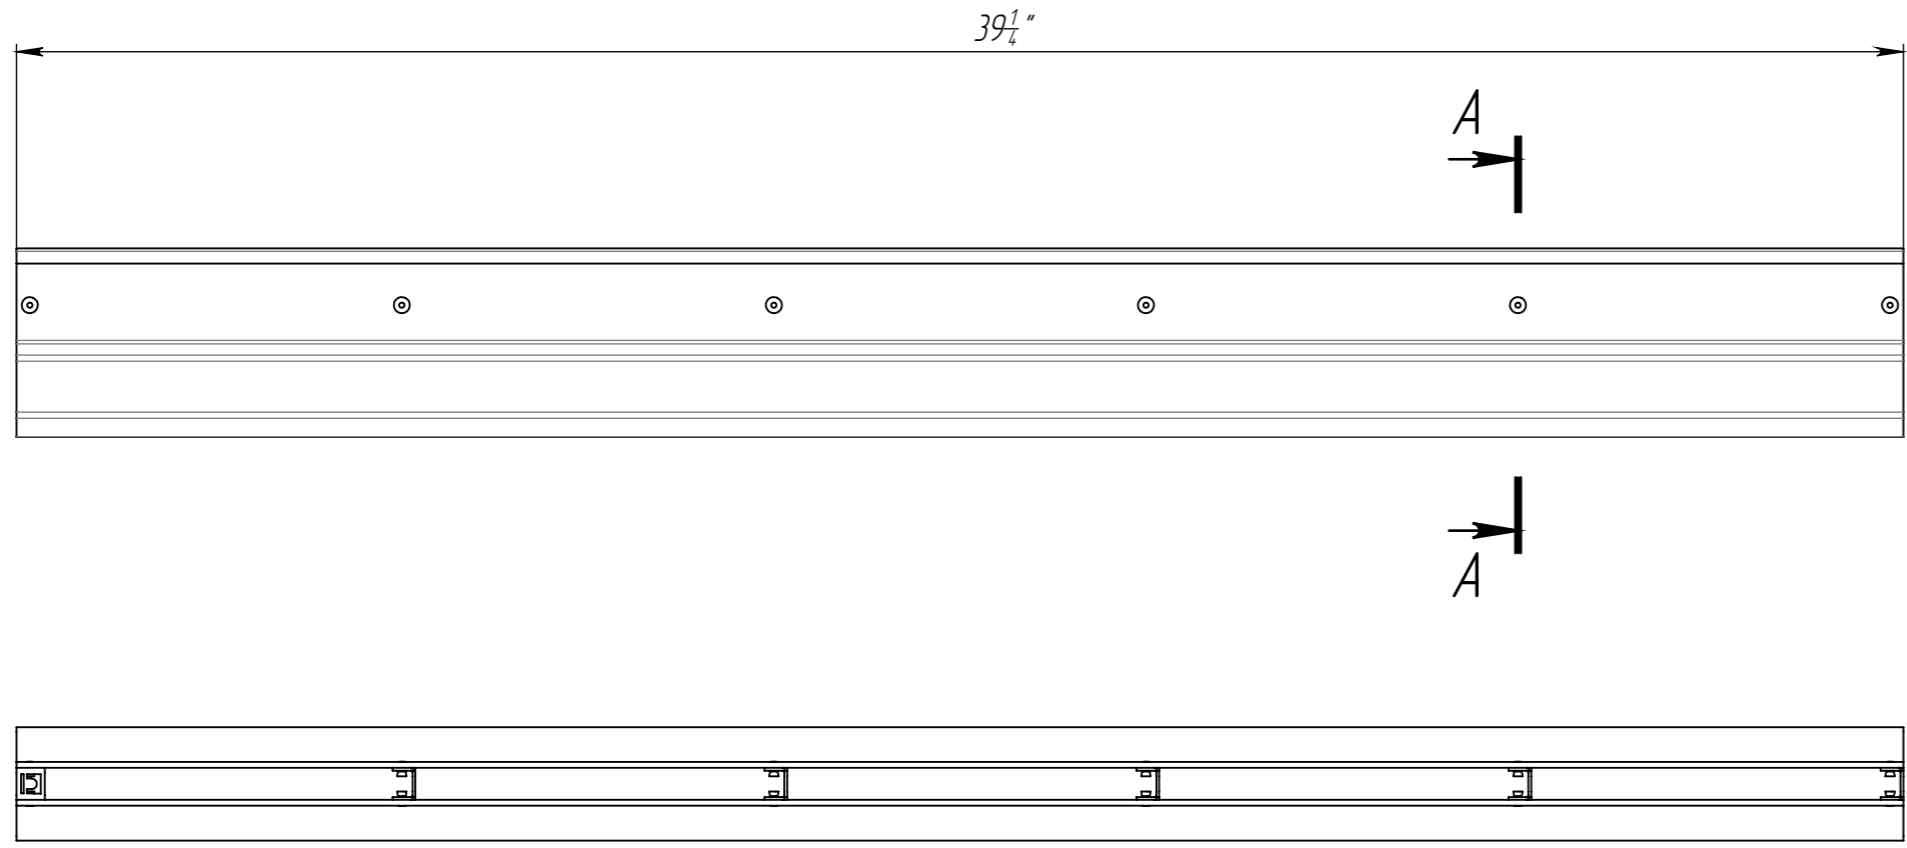

Primary Usage
Reference No.
Sign. and date
Copy inv. No.
Repl. Inv. No.
Sign. and date
Orig. Inv. No.

					Art.	SSSDC40-6.100.10			
					Stainless steel slot channel Double 100-1000				
Rev.	Sheet	Doc. No.	Sign.	Data	SSSDC40-6.100.10	Let.	Weight (lb)	Scale	
				07.08.2020			7.56	1:4	
						Sheet	Sheets 1		
					Stainless Steel				