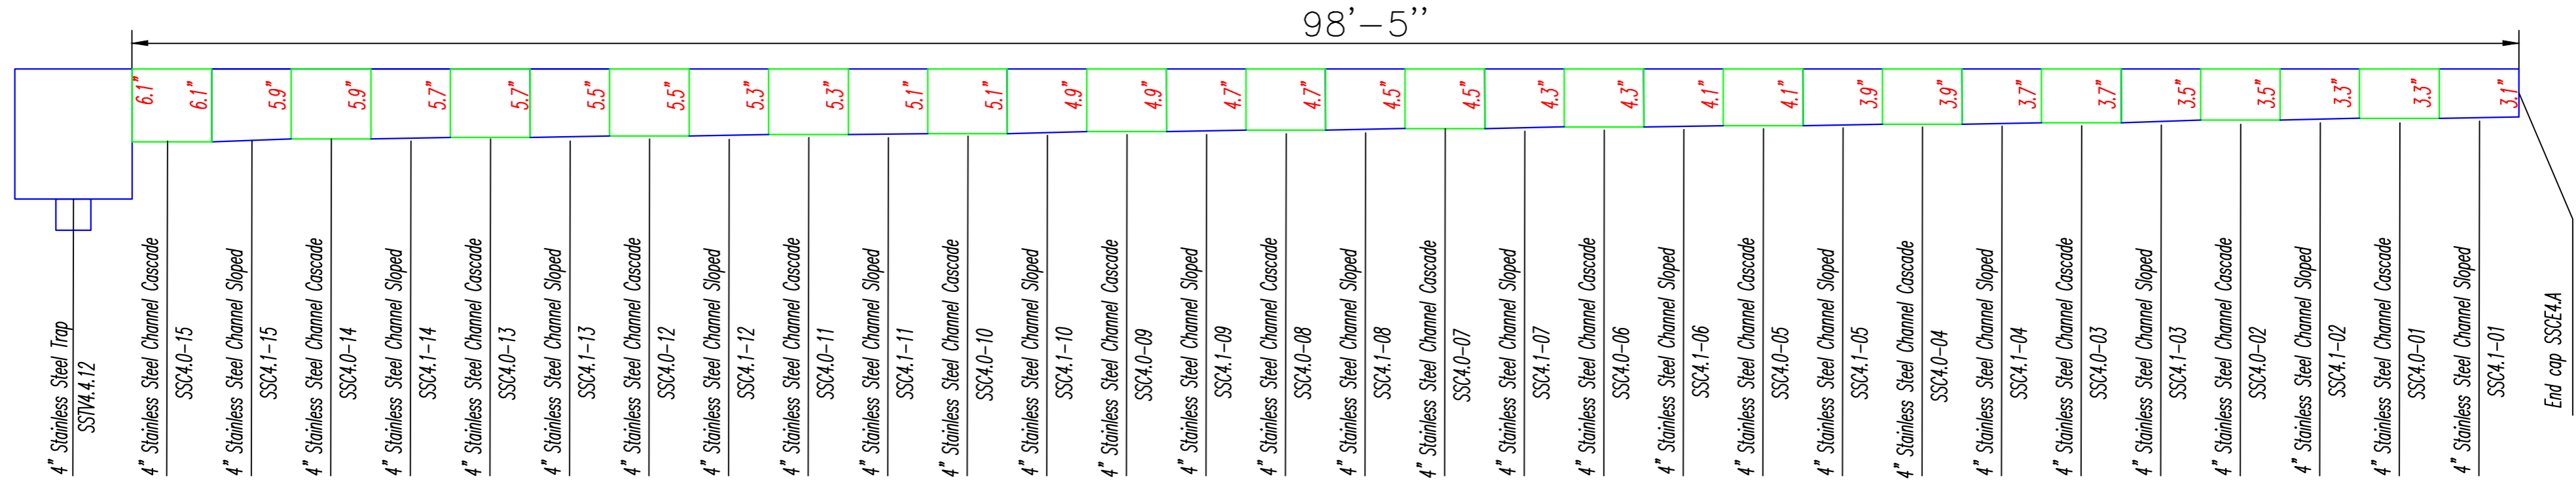

4" Stainless Steel Channels Standartpark -variant 1

4" Stainless Steel Channels Standartpark -variant 2