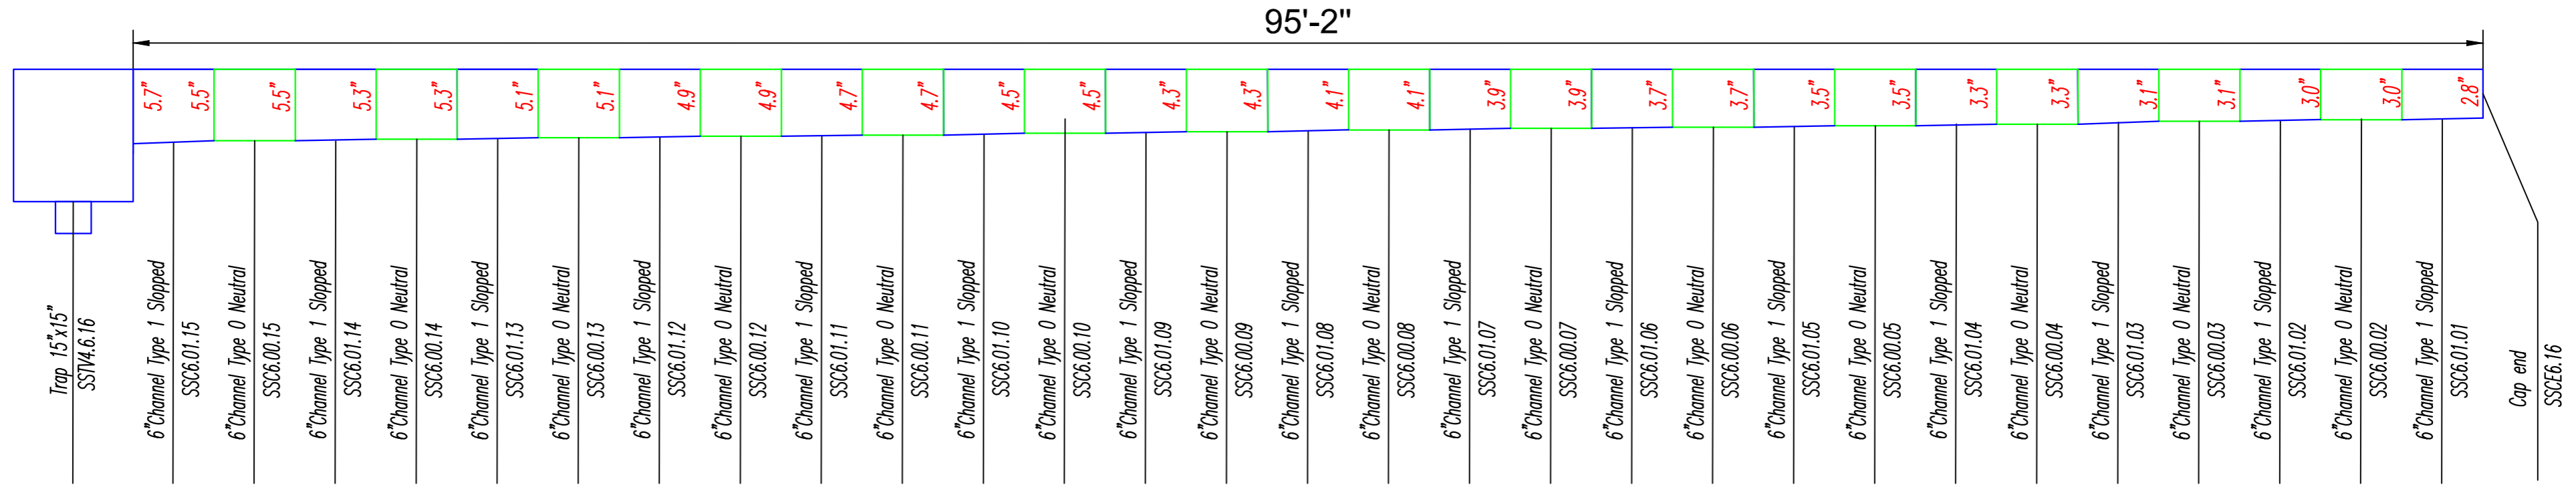

6" Stainless Steel Channels Standartpark -variant 1

6" Stainless Steel Channels Standartpark -variant 2