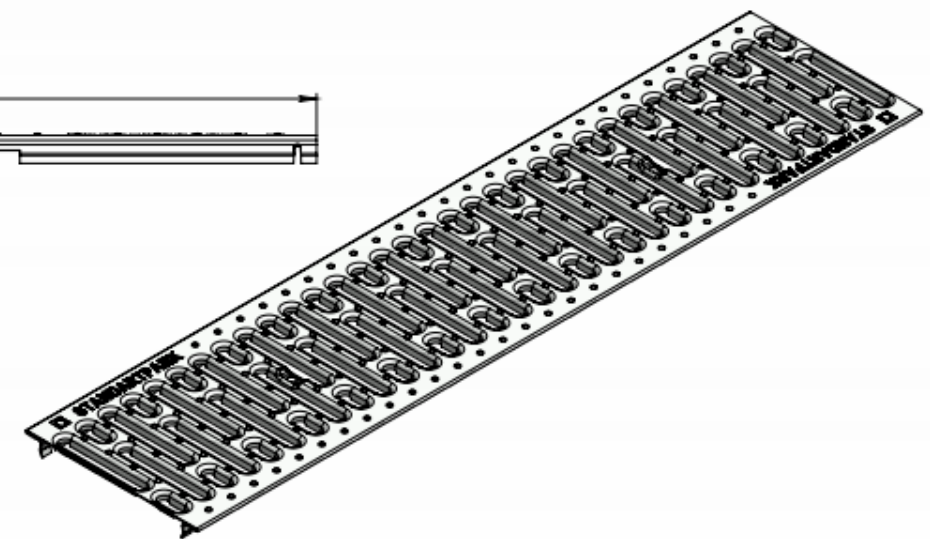

Galvanized Stamped Steel Grating 8" (Slotted)

Area of water intake slots 116,4 sq in

					Art.	2510	
					Galvanized Stamped Steel Grating 8" (Slotted)		
Rev.	Sheet	Doc. No.	Sign.	Date	Let.	Weight (lb)	Scale
				04.08.16		8.17	1:4
					Sheet	Sheets 1	
					Steel		