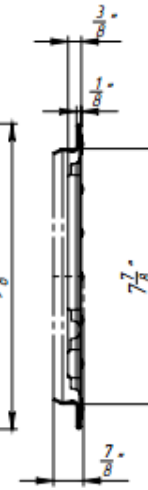

Galvanized Stamped Steel Grating 8" (Slotted)

Area of water intake slots 116,4 sq in

					Art.	2510	
					Galvanized Stamped Steel Grating 8" (Slotted)		
Rev.	Sheet	Doc. No.	Sign.	Date	Let.	Weight (lb)	Scale
				04.08.16		8.17	1:4
					Sheet	Sheets 1	
					Steel		

Copied by

Size A3

Primary Usage

Reference No.

Sign and date

Copy inv. No.

Repl. Inv. No.

Sign and date