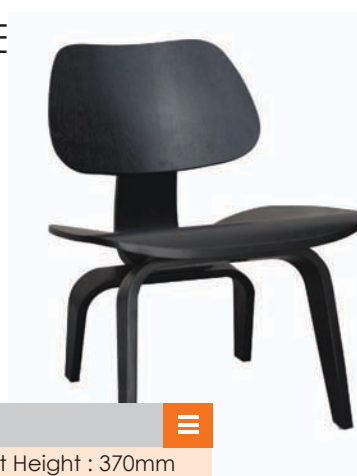

REPLICA HANS WEGNER

FEATURES:

- Available in Black & White bonded leather & fabric
- 100kg weight rating

DIMENSIONS

880mm(W) x 740mm(D) x 770mm(H) | Seat Height : 410mm

REPLICA EAMES LOUNGE CHAIR WOOD

FEATURES:

- Available in Natural & Black
- 100kg weight rating

DIMENSIONS

550mm(W) x 645mm(D) x 685mm(H) | Seat Height : 370mm

Note: All measurements are approximate and may vary slightly from the listed dimensions.