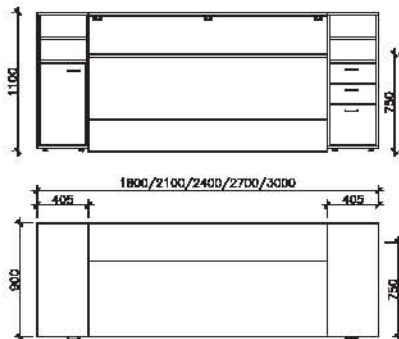

# APEX RECEPTION COUNTER

**Apex Reception Counter** is the latest addition to our Reception Range. Its impressive look will add a fresh new look to any reception area. It comes standard with a Safety Glass Counter Top and generous storage space.

- **Safety Glass Hob Top**
- **Tile Lined Front Panel**
- **Open Storage**
- **2+File Drawers or Hinge Door Storage Options**
- **Height 1100mm**
- **Work Surface 750mm**

COLOURS AVAILABLE:  
DDK STANDARD RANGE  
DDK DELUXE RANGE

WIDTH (mm)

2150  
2400  
2700  
3000

Glass hob available in one size only - 1500mm Wide.