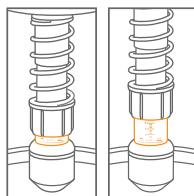

Spring hardness