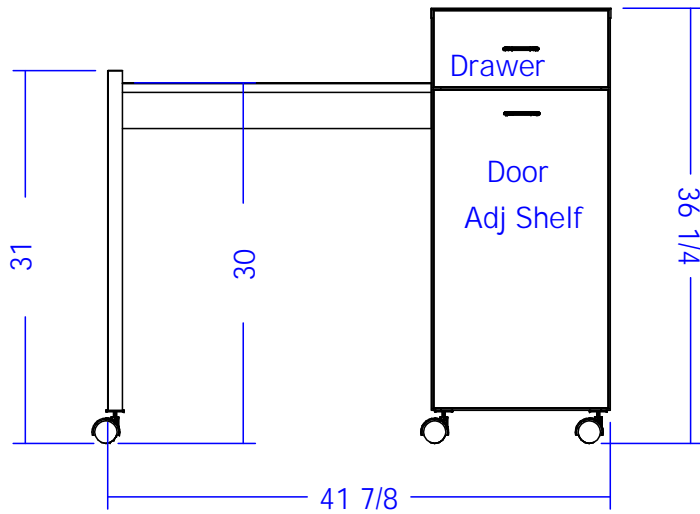

Install lamp grommet in center top of leg.

Title: J42 Java Nail Table w/ Lamp		
Size: NTS	Drawing Number: 10657	Drawn By: Brian
Date:	Sheet	