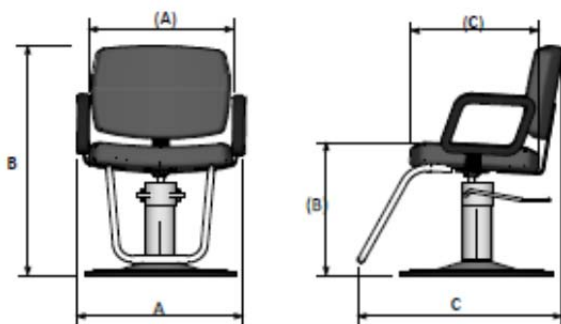

New EKO Styling Chair