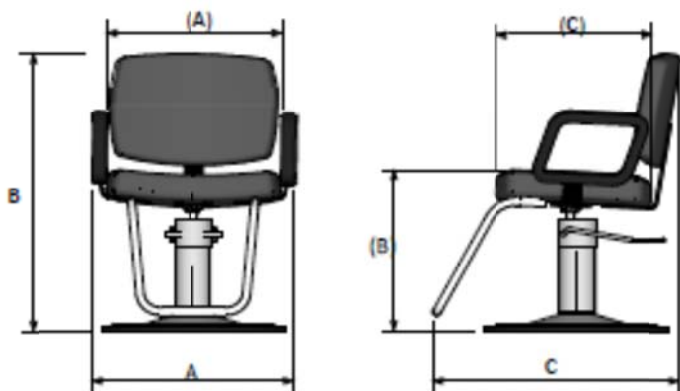

### Contour All Purpose Chair

	604.1.G AP
A Width Overall	25.5"
(A) Width between arms	21.5"
B Height overall	36"
(B) Height to seat cushion	20"
C Depth overall	31" reclined 42"
(C) Depth of seat cushion	18.5"
Lift height for base or cylinder	7"
Reclining back	Yes

#### ADDITIONAL INFORMATION:

Ship Dimensions	26x26x26
Assembly Required	Some
Weight	75 lbs
# of Ship Pieces	1 box