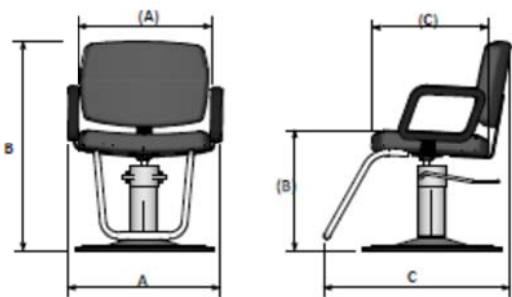

Sterling Shampoo Chair

Part #: 616.3.L

STANDARD FEATURES:

- Lever controlled recline
- Premium-grade upholstery in Wallaby Black, Chocolate, Charcoal, Grey, or Scarlet
- Adjustable height
- 15" high back

	616.3.L Shampoo
A Width Overall	25.75"
(A) Width between arms	22"
B Height overall	33"
(B) Height to seat cushion	17"
C Depth overall	24" reclined 35"
(C) Depth of seat cushion	18"
Lift height for base or cylinder	5"
Reclining back	Yes

SHIPPING INFORMATION

ADDITIONAL INFORMATION:

Ship Dimensions	26x25x25
Assembly Required	Some
Weight	45 LBS
# of Ship Pieces	1 box