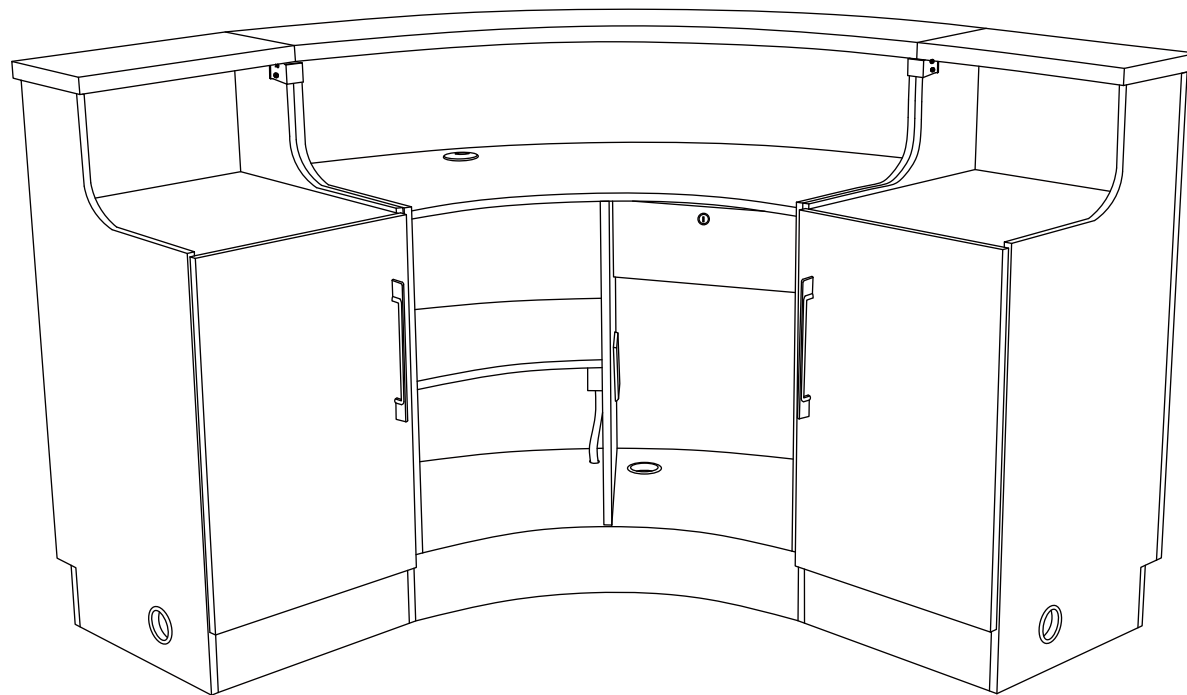

Janus

4888

INSTRUCTION MANUAL

EN

CONTENTS

Product Introduction	3
Warranty	4
Assembly Instructions	5
_List of Parts	5
_Tools Necessary	7
_Instructions	8
Aftercare Instructions	13
Contact Us	14

Please read the operation manual before using the product.

Please put the operation manual in the place easy for you to read and you can read it at any time.