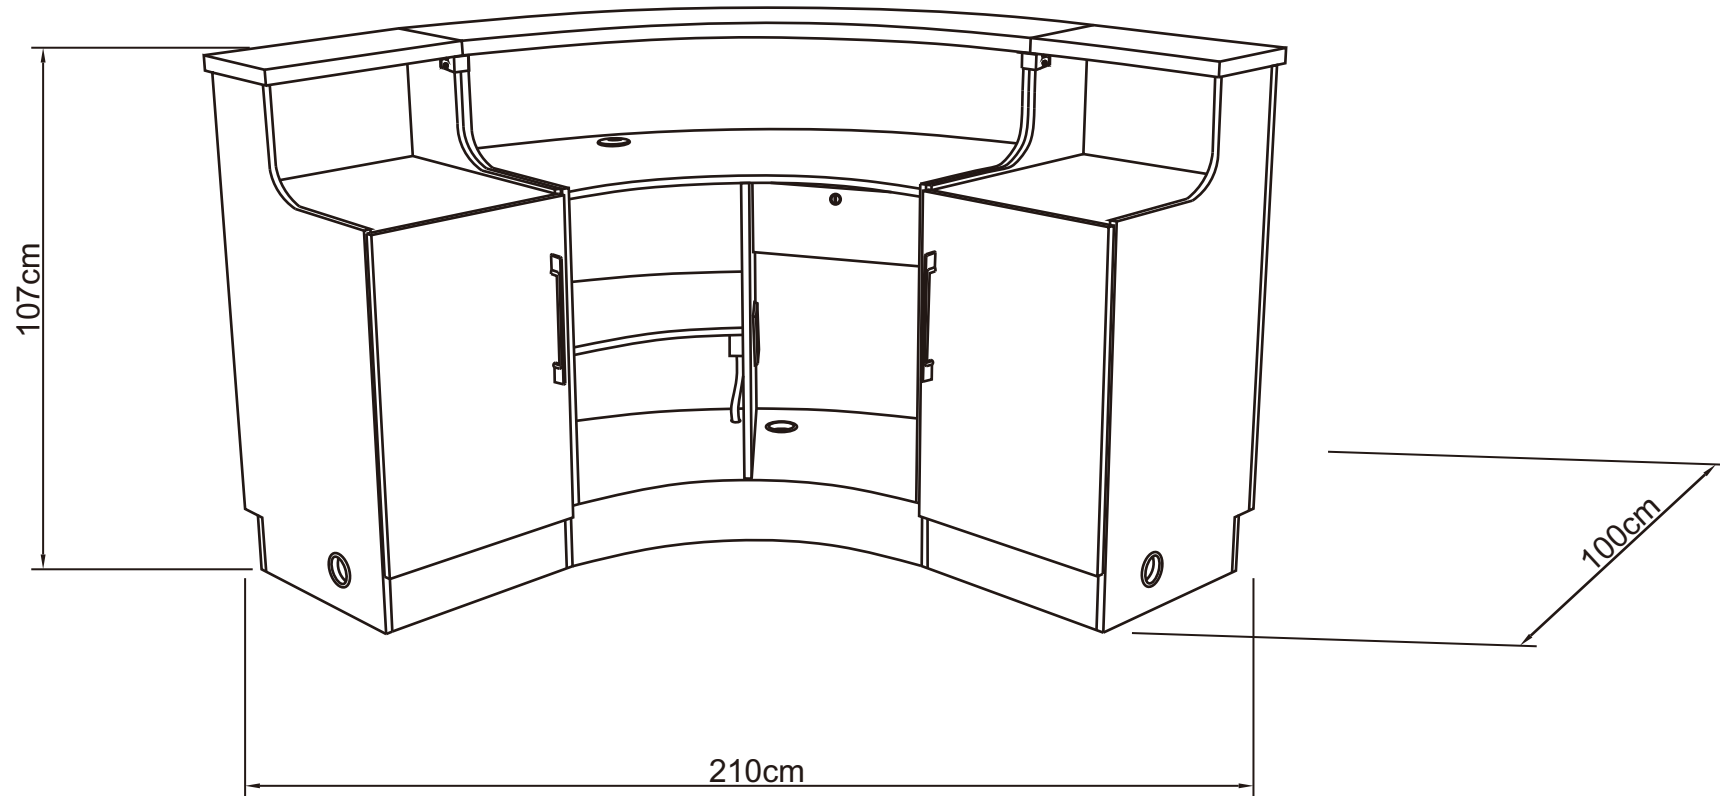

ASSEMBLY INSTRUCTIONS