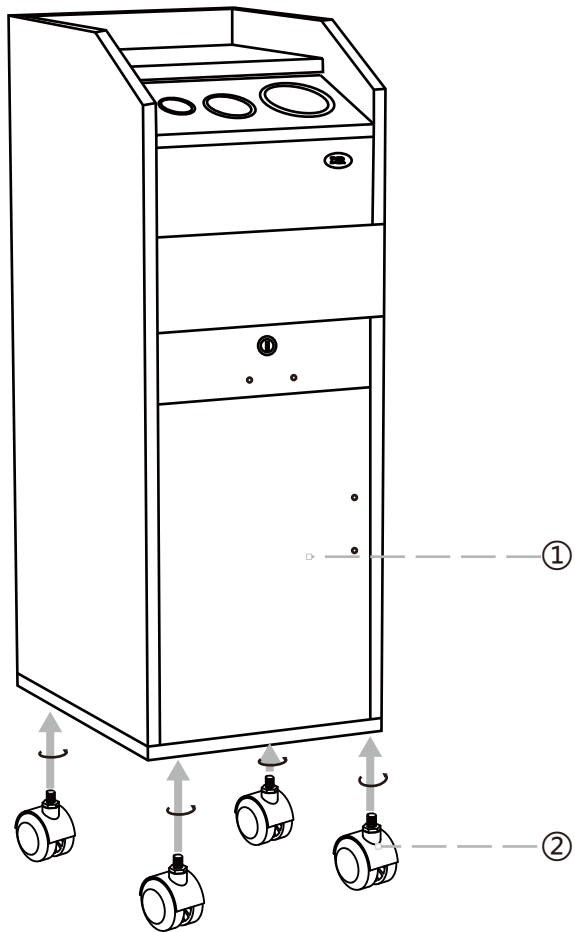

ASSEMBLY INSTRUCTIONS

DIR

www.dirgroup.co.uk