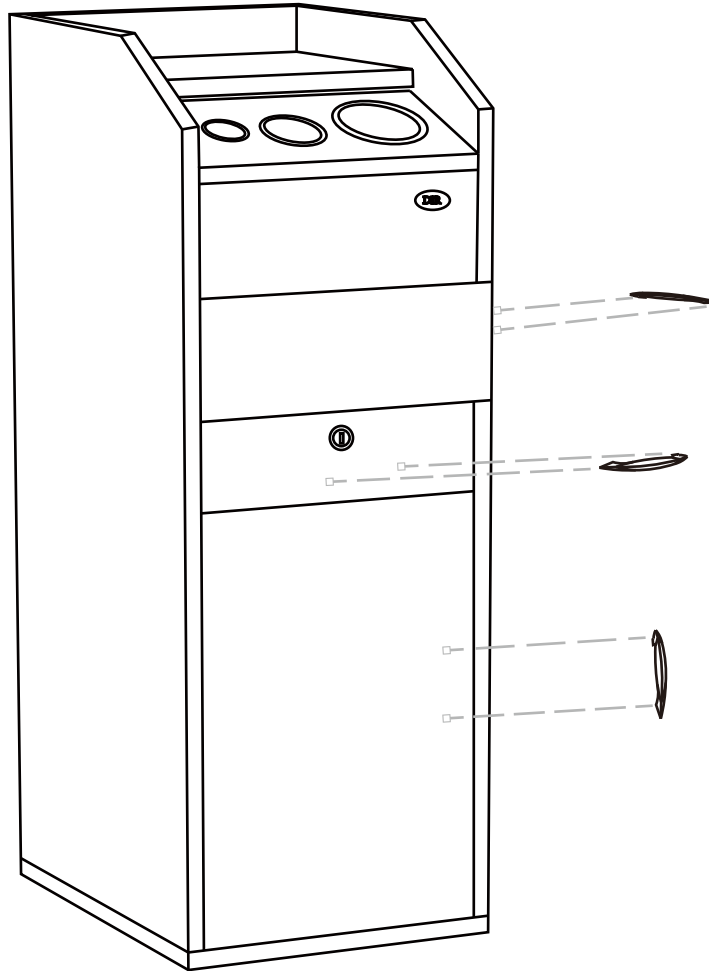

ASSEMBLY INSTRUCTIONS