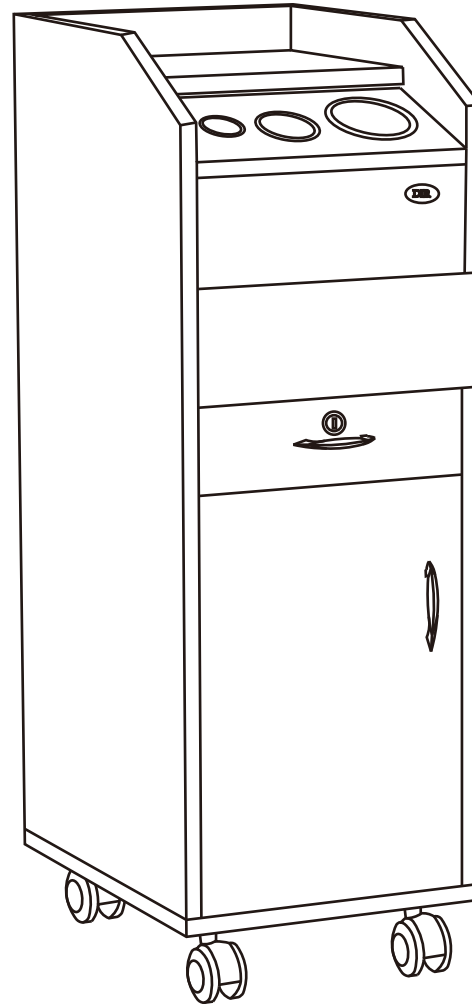

Simplex

5107

INSTRUCTION MANUAL

EN

CONTENTS

Product Introduction	3
Warranty	4
Assembly Instructions	5
_List of Parts	5
_Tools Necessary	7
_Instructions	8
Aftercare Instructions	11
Contact Us	12

Please read the operation manual before using the product.

Please put the operation manual in the place easy for you to read and you can read it at any time.