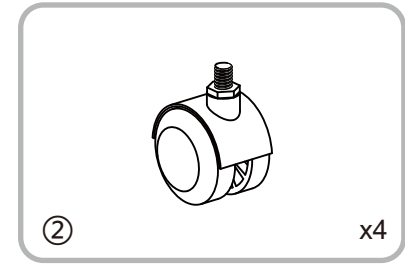

ASSEMBLY INSTRUCTIONS

DIR

www.dirgroup.co.uk