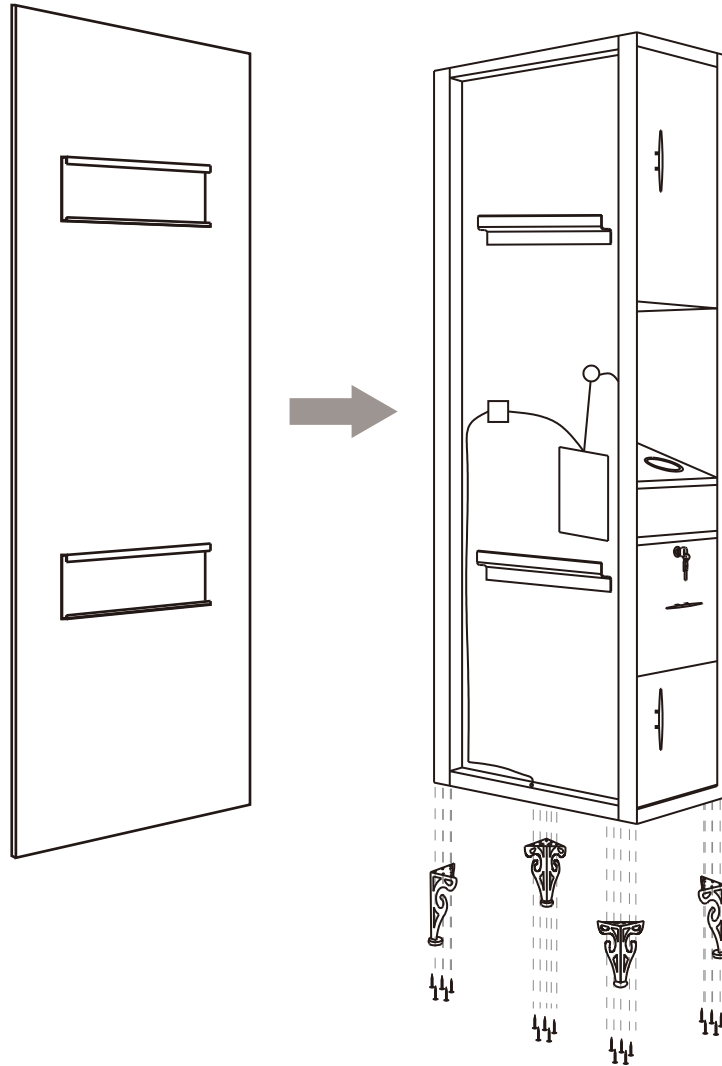

Cupboard

Mirror

Legs

Screws (M4 x 25mm)

Screws&washer&Colloidal

Suspension device

ASSEMBLY INSTRUCTIONS

Cross Screwdriver (excluded)