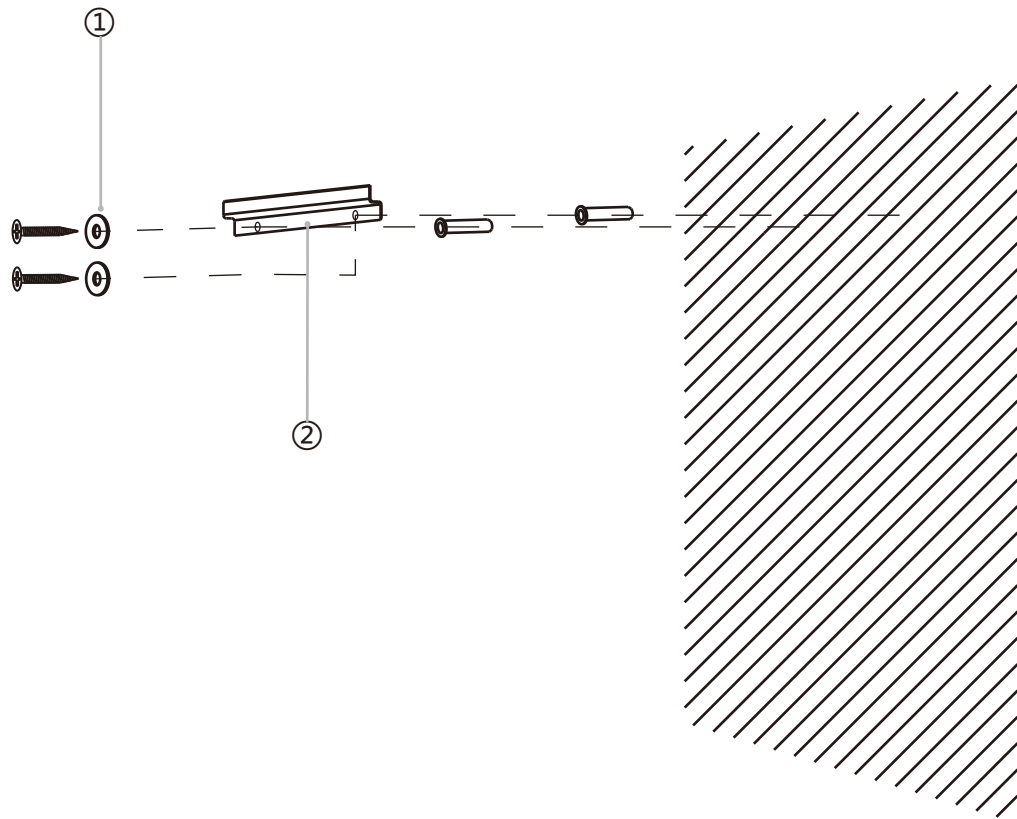

ASSEMBLY INSTRUCTIONS

DIR

www.dirgroup.co.uk

step3