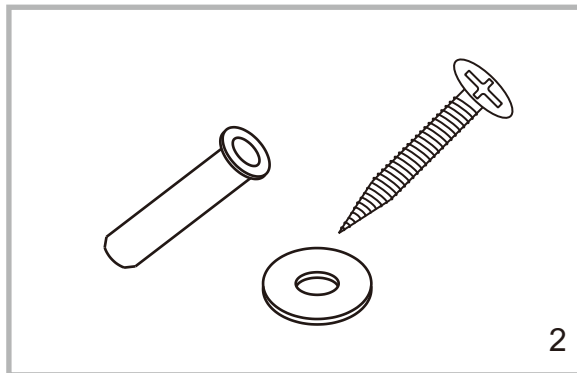

Cupboard

Mirror

Legs

Screws (M4 x 25mm)

Screws&washer&Colloidal

Suspension device

ASSEMBLY INSTRUCTIONS

Cross Screwdriver (excluded)