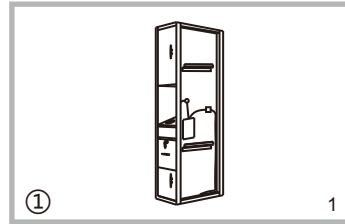

ASSEMBLY INSTRUCTIONS

DIR

www.dirgroup.co.uk