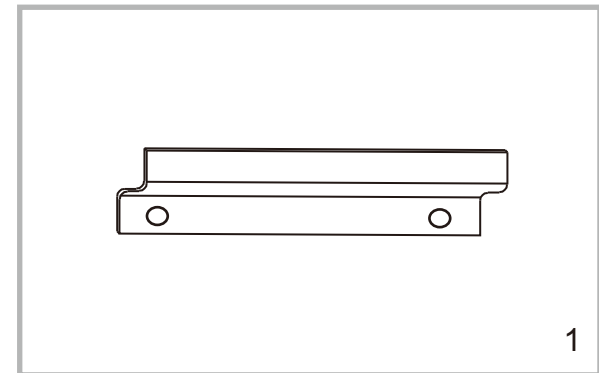

Cupboard

Mirror

Legs

Screws (M4 x 25mm)

Screws&washer&Colloidal

Suspension device

ASSEMBLY INSTRUCTIONS

Cross Screwdriver (excluded)