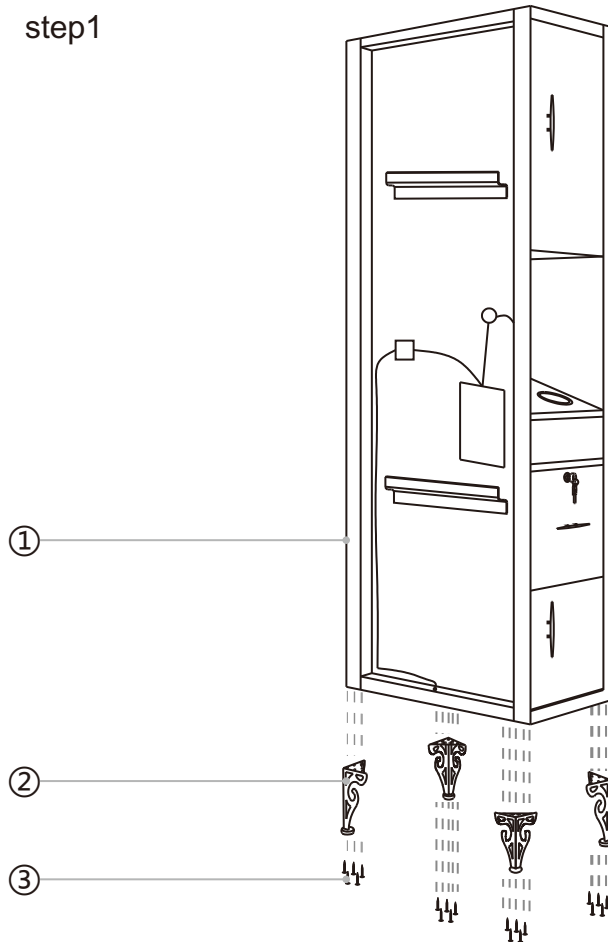

ASSEMBLY INSTRUCTIONS

DIR

www.dirgroup.co.uk

step1