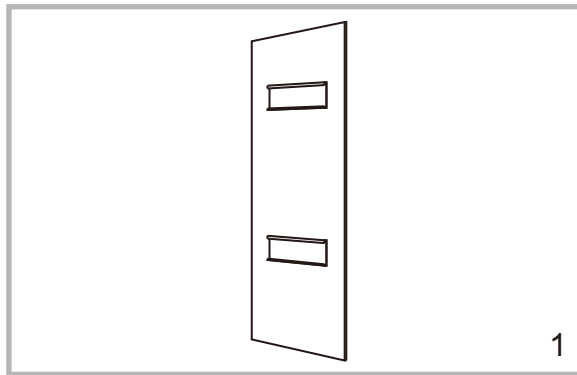

Cupboard

Mirror

Legs

Screws (M4 x 25mm)

Screws&washer&Colloidal

Suspension device

ASSEMBLY INSTRUCTIONS

Cross Screwdriver (excluded)