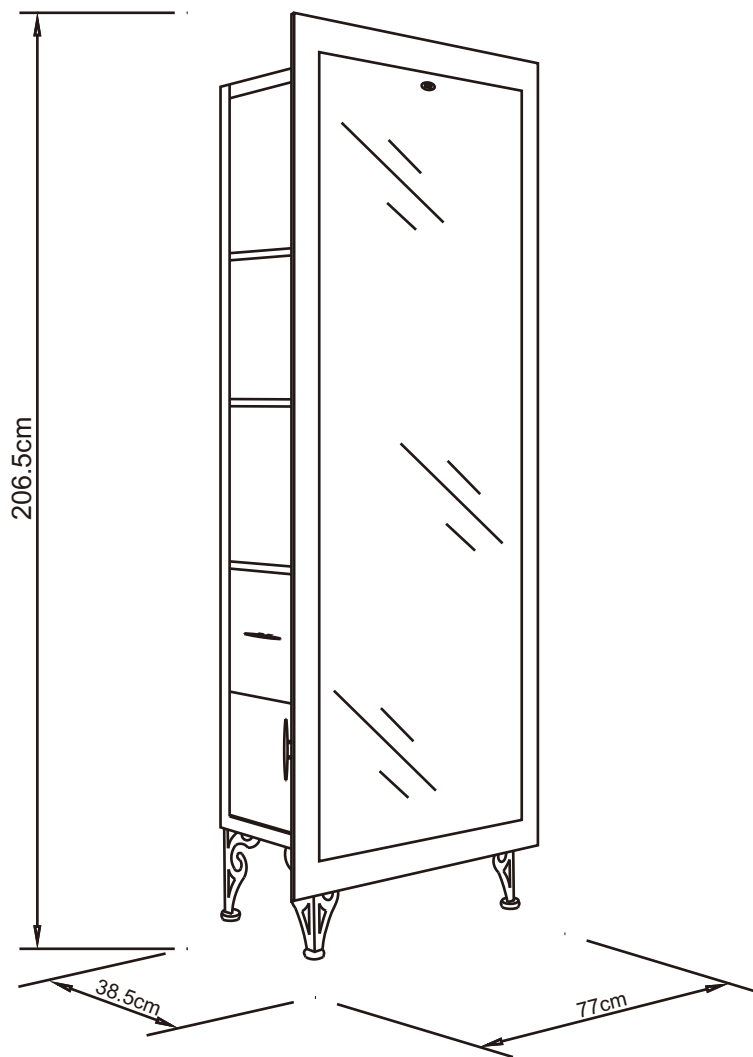

ASSEMBLY INSTRUCTIONS