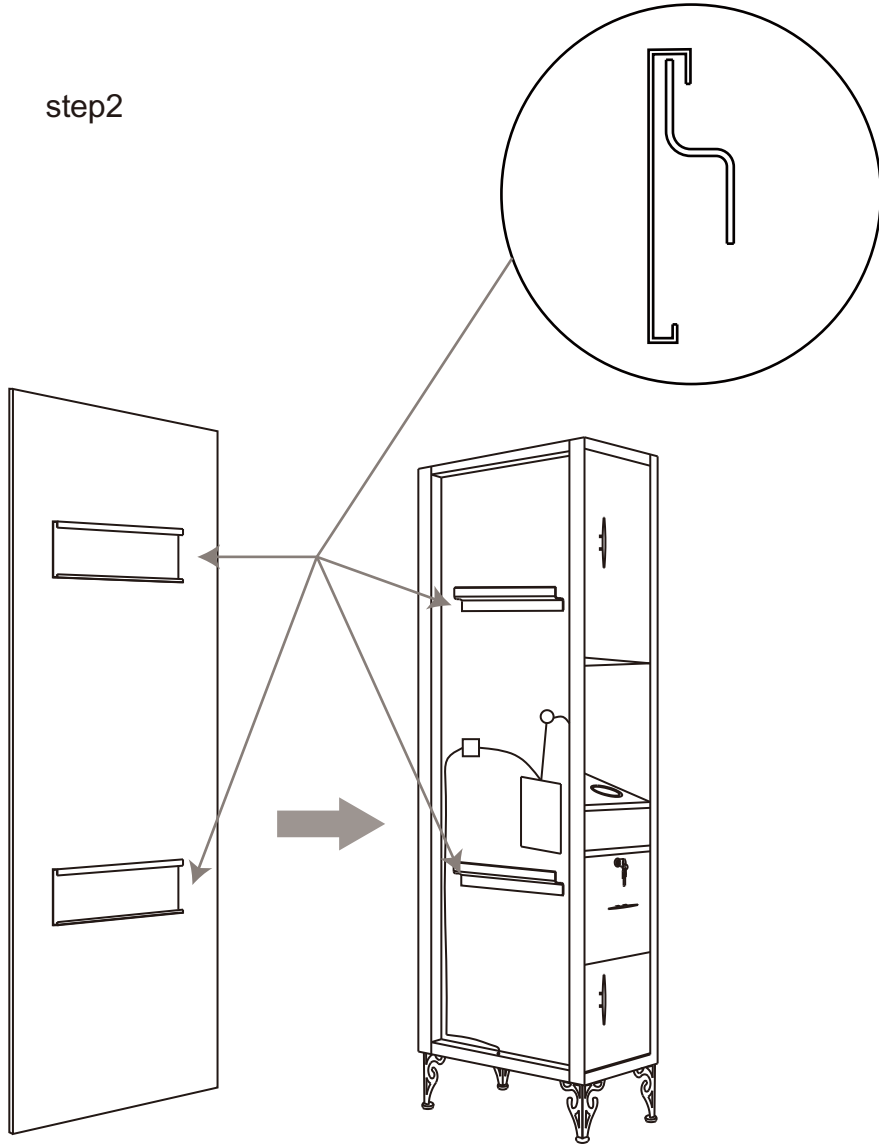

ASSEMBLY INSTRUCTIONS

step2