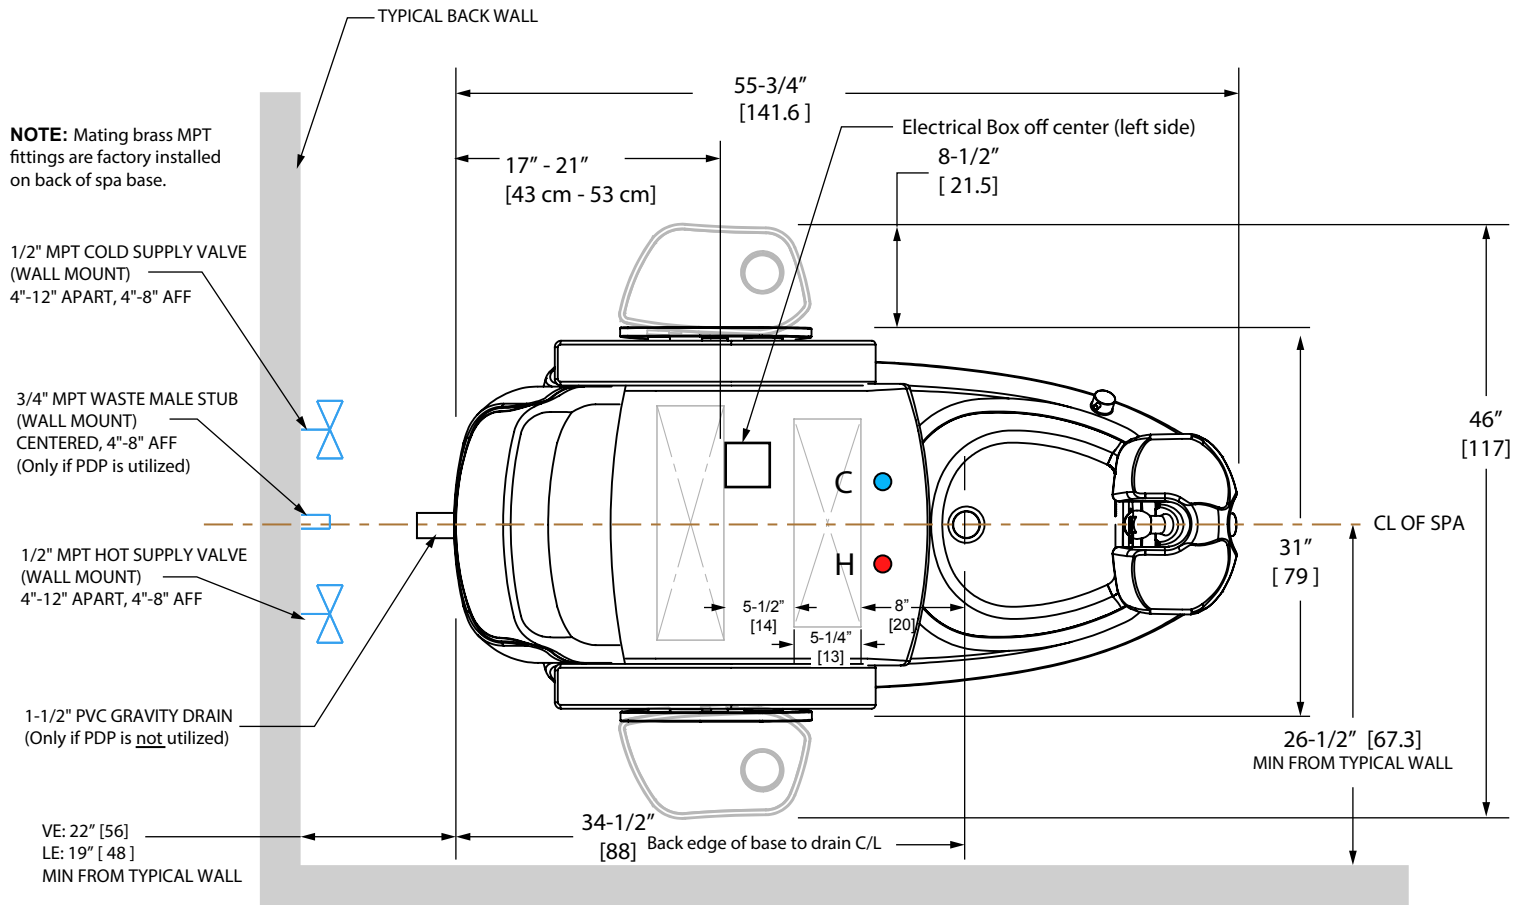

Bravo LE / VE

INSTALLATION DRAWING

UPPER DIMENSIONS ARE IN INCHES
LOWER DIMENSIONS [] ARE IN CENTIMETERS

CONTINUUM FOOTSPAS
Toll Free: 877-255-3030
MyContinuumPedicure.com
Date: October, 2016