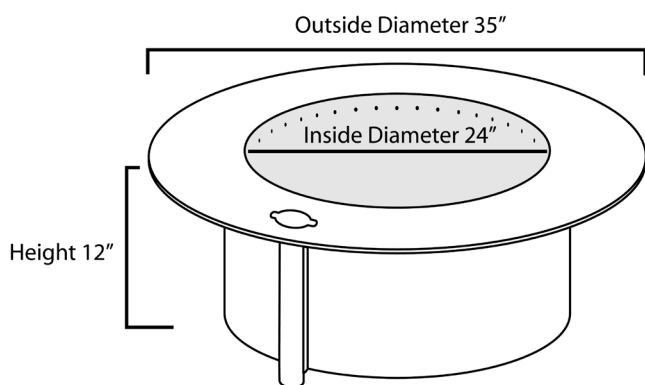

Zentro Round Smokeless Fire Pit Specifications

breeo

Zentro 24" Round Fire Pit - Steel Painted Black or 304 Stainless Steel

SKU: ZO-24SLFP OR ZO-24SLFP-SS

Fits into 30"-33" Inside Diameter of Block, Paver, or Stone Surround

Inside Diameter:	24 in.
Outside Diameter of Fire Bowl:	25 in.
Outside Diameter of Fire Bowl with Accessory Post Sleeve:	27.5 in.
Outside Diameter of Flange:	35 in.
Accessory Post Sleeve:	2.5 in.
Flange Width:	6.5 in.
Inside Height:	11.5 in.
Total Height:	12 in.
Weight (Steel):	99 lbs.
Weight (Stainless Steel):	105 lbs.

Zentro 28" Round Fire Pit - Steel Painted Black or 304 Stainless Steel

SKU: ZO-28SLFP OR ZO-28SLFP-SS

Fits into 34"-37" Inside Diameter of Block, Paver, or Stone Surround

Inside Diameter:	28 in.
Outside Diameter of Fire Bowl:	29 in.
Outside Diameter of Fire Bowl with Accessory Post Sleeve:	31.5 in.
Outside Diameter of Flange:	39 in.
Accessory Post Sleeve:	2.5 in.
Flange Width:	6.5 in.
Inside Height:	11.5 in.
Total Height:	12 in.
Weight (Steel):	120 lbs.
Weight (Stainless Steel):	127 lbs.

Zentro 32" Round Fire Pit - Steel Painted Black or 304 Stainless Steel

SKU: ZO-32SLFP OR ZO-32SLFP-SS

Fits into 38"-41" Inside Diameter of Block, Paver, or Stone Surround

Inside Diameter:	32 in.
Outside Diameter of Fire Bowl:	33 in.
Outside Diameter of Fire Bowl with Accessory Post Sleeve:	35.5 in.
Outside Diameter of Flange:	43 in.
Accessory Post Sleeve:	2.5 in.
Flange Width:	6.5 in.
Inside Height:	11.5 in.
Total Height:	12 in.
Weight (Steel):	129 lbs.
Weight (Stainless Steel):	136 lbs.