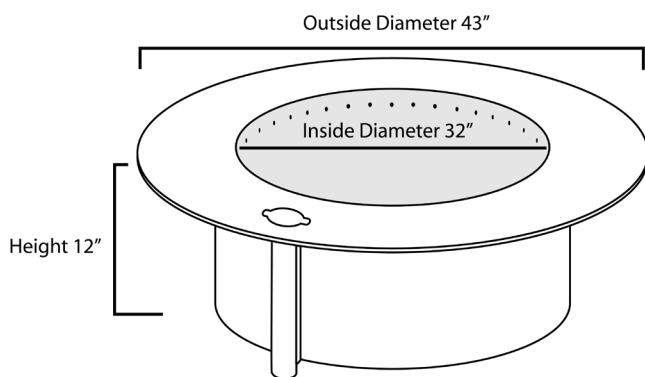

Zentro Round Smokeless Fire Pit Specifications

breeo

Zentro 24" Round Fire Pit - Steel Painted Black or 304 Stainless Steel

SKU: ZO-24SLFP OR ZO-24SLFP-SS

Fits into 30"-33" Inside Diameter of Block, Paver, or Stone Surround

Inside Diameter:	24 in.
Outside Diameter of Fire Bowl:	25 in.
Outside Diameter of Fire Bowl with Accessory Post Sleeve:	27.5 in.
Outside Diameter of Flange:	35 in.
Accessory Post Sleeve:	2.5 in.
Flange Width:	6.5 in.
Inside Height:	11.5 in.
Total Height:	12 in.
Weight (Steel):	99 lbs.
Weight (Stainless Steel):	105 lbs.

Zentro 28" Round Fire Pit - Steel Painted Black or 304 Stainless Steel

SKU: ZO-28SLFP OR ZO-28SLFP-SS

Fits into 34"-37" Inside Diameter of Block, Paver, or Stone Surround

Inside Diameter:	28 in.
Outside Diameter of Fire Bowl:	29 in.
Outside Diameter of Fire Bowl with Accessory Post Sleeve:	31.5 in.
Outside Diameter of Flange:	39 in.
Accessory Post Sleeve:	2.5 in.
Flange Width:	6.5 in.
Inside Height:	11.5 in.
Total Height:	12 in.
Weight (Steel):	120 lbs.
Weight (Stainless Steel):	127 lbs.

Zentro 32" Round Fire Pit - Steel Painted Black or 304 Stainless Steel

SKU: ZO-32SLFP OR ZO-32SLFP-SS

Fits into 38"-41" Inside Diameter of Block, Paver, or Stone Surround

Inside Diameter:	32 in.
Outside Diameter of Fire Bowl:	33 in.
Outside Diameter of Fire Bowl with Accessory Post Sleeve:	35.5 in.
Outside Diameter of Flange:	43 in.
Accessory Post Sleeve:	2.5 in.
Flange Width:	6.5 in.
Inside Height:	11.5 in.
Total Height:	12 in.
Weight (Steel):	129 lbs.
Weight (Stainless Steel):	136 lbs.