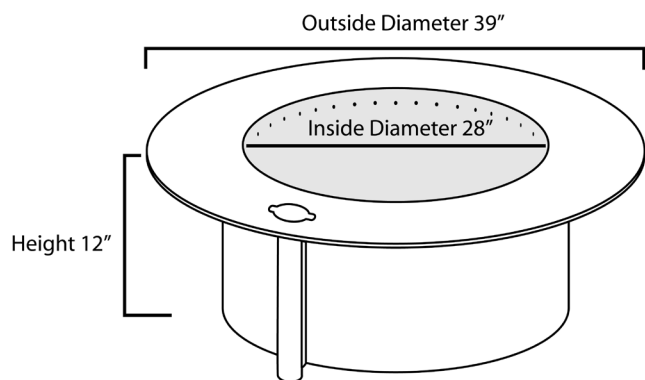

Zentro Round Smokeless Fire Pit Specifications

breeo

Zentro 24" Round Fire Pit - Steel Painted Black or 304 Stainless Steel

SKU: ZO-24SLFP OR ZO-24SLFP-SS

Fits into 30"-33" Inside Diameter of Block, Paver, or Stone Surround

Inside Diameter:	24 in.
Outside Diameter of Fire Bowl:	25 in.
Outside Diameter of Fire Bowl with Accessory Post Sleeve:	27.5 in.
Outside Diameter of Flange:	35 in.
Accessory Post Sleeve:	2.5 in.
Flange Width:	6.5 in.
Inside Height:	11.5 in.
Total Height:	12 in.
Weight (Steel):	99 lbs.
Weight (Stainless Steel):	105 lbs.

Zentro 28" Round Fire Pit - Steel Painted Black or 304 Stainless Steel

SKU: ZO-28SLFP OR ZO-28SLFP-SS

Fits into 34"-37" Inside Diameter of Block, Paver, or Stone Surround

Inside Diameter:	28 in.
Outside Diameter of Fire Bowl:	29 in.
Outside Diameter of Fire Bowl with Accessory Post Sleeve:	31.5 in.
Outside Diameter of Flange:	39 in.
Accessory Post Sleeve:	2.5 in.
Flange Width:	6.5 in.
Inside Height:	11.5 in.
Total Height:	12 in.
Weight (Steel):	120 lbs.
Weight (Stainless Steel):	127 lbs.

Zentro 32" Round Fire Pit - Steel Painted Black or 304 Stainless Steel

SKU: ZO-32SLFP OR ZO-32SLFP-SS

Fits into 38"-41" Inside Diameter of Block, Paver, or Stone Surround

Inside Diameter:	32 in.
Outside Diameter of Fire Bowl:	33 in.
Outside Diameter of Fire Bowl with Accessory Post Sleeve:	35.5 in.
Outside Diameter of Flange:	43 in.
Accessory Post Sleeve:	2.5 in.
Flange Width:	6.5 in.
Inside Height:	11.5 in.
Total Height:	12 in.
Weight (Steel):	129 lbs.
Weight (Stainless Steel):	136 lbs.